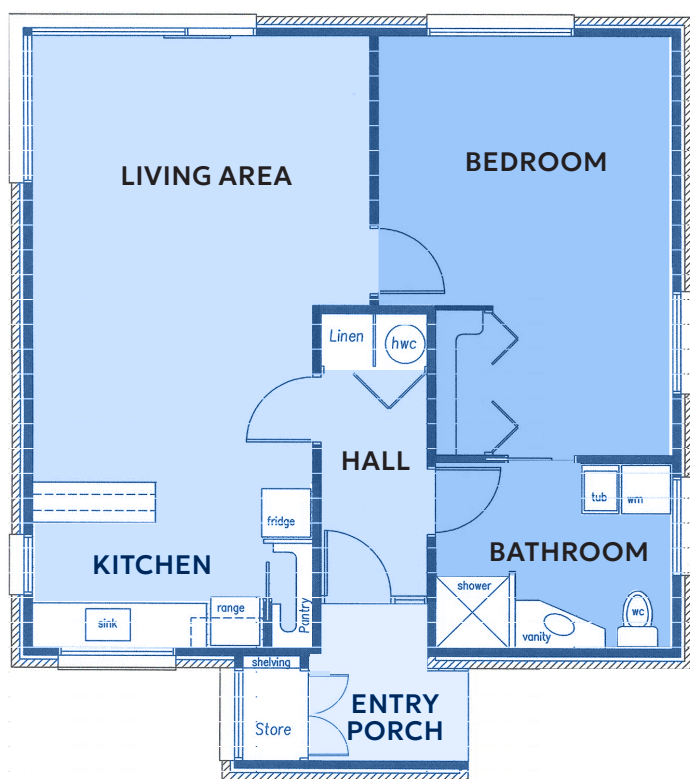

COLUMBA COURT RETIREMENT VILLAGE

UNIT 1 - FOR SALE

(SOLD THROUGH OCCUPATION RIGHT AGREEMENT)

\$270,000 + WEEKLY FEE (\$106.83)

(our weekly fee is reviewed annually on 30 June)

Unit 1 is now available in our small and friendly retirement village in Oamaru. This warm and sunny one-bedroom unit (approx. 60m²) features open-plan living and a heat pump for year-round comfort. The bathroom includes a step-down shower, vanity, toilet and laundry area.

For more information or a private viewing:

Sandra Clark
027 7003 575
property@psotago.org.nz

Columba Court retirement village

ONE BEDROOM UNITS

Living at Columba Court

Columba Court is a purpose built retirement village of just seven units, designed to meet the requirements of older residents.

Built of local Oamaru stone, all units have one bedroom with an ensuite, heat pump, and whiteware.

A typical 1 bedroom unit

Note: Electricity supply to the village is by way of one meter. This reduces line charges and is therefore a cost saving for you. Power is charged to you separately by Presbyterian Support Otago.

One bedroom unit specifications

Unit 1

One bedroom - 60 sq metre in size

- Private garden and maintained, shared common gardens
- Electric water heating
- Fridge/freezer, oven with cooktop, washing machine
- Heatpump
- Good quality carpets and drapes
- Ensuite with shower, heater and toilet hand rail
- Smoke detector
- Television and phone connections